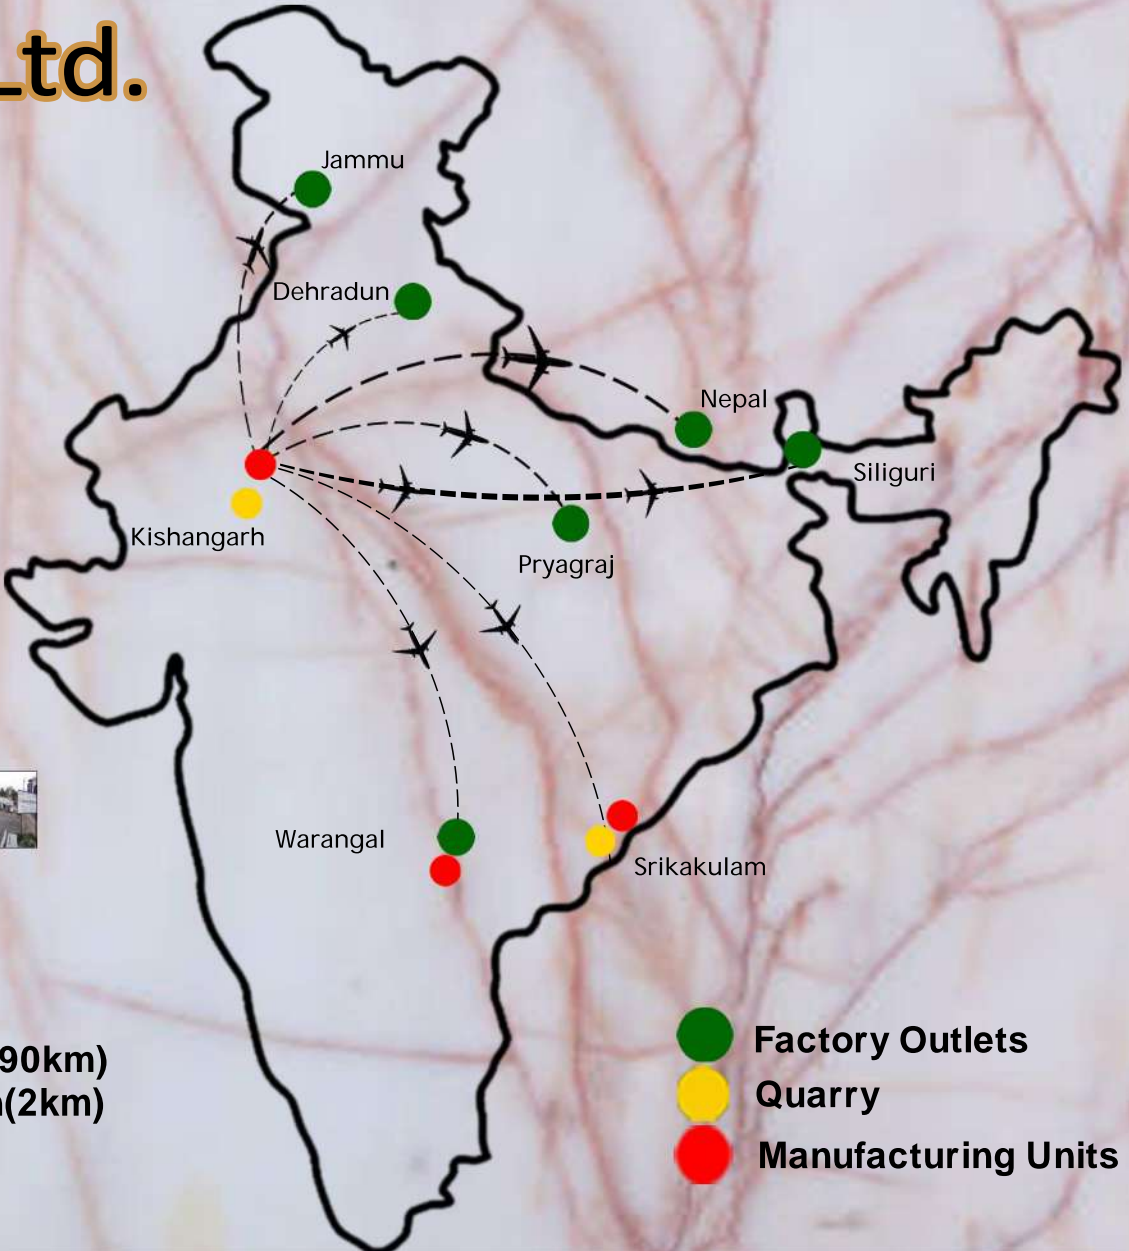

Our Pan-India Location

RajSubh Stones Pvt. Ltd.

Your choice Our Priority

 **Regd. Office & Factory**
Rajsubh Stones Pvt. Ltd.
E-425, IVth Phase Riico Industrial Area
Madanganj-Kishangarh(Raj), 305801

 Nearest International Airport: Jaipur(90km)
 Nearest Domestic Airport:Kishangarh(2km)