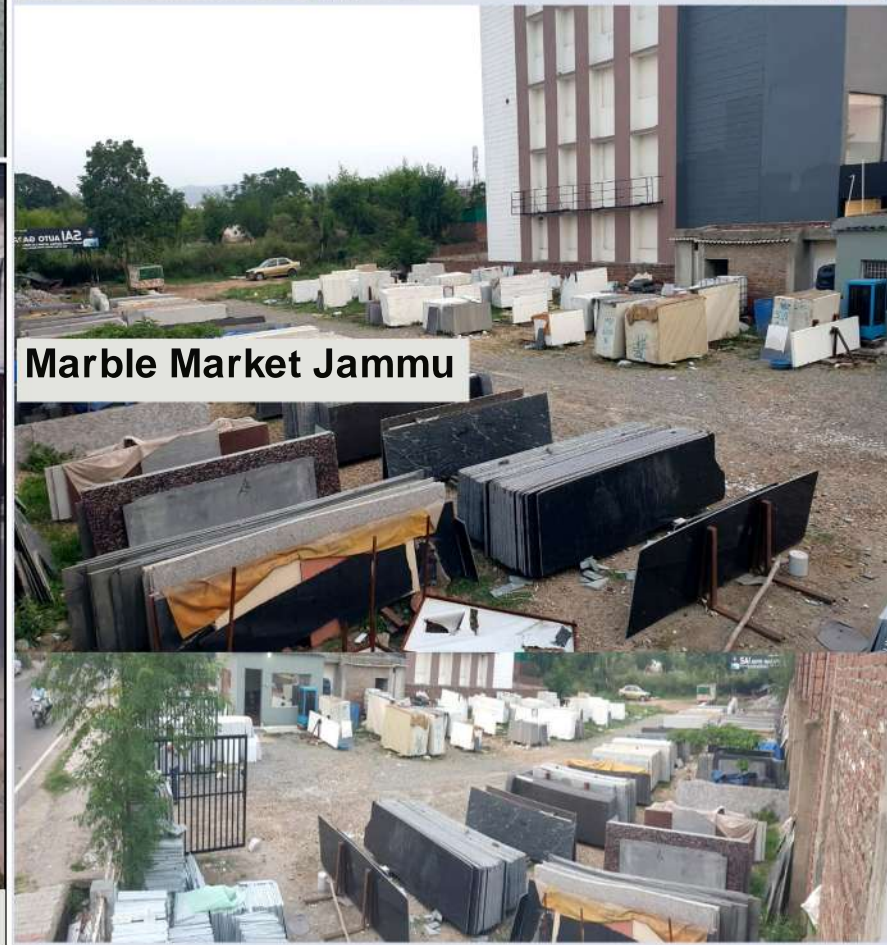

HOME
SWEET
HOME

Operating Quarries

Rajasthan Black Quarry

Bhratpur (Nepal)

Pryagraj(U.P.)

Marble Market Jammu

Siliguri(W.B.)

Warangal